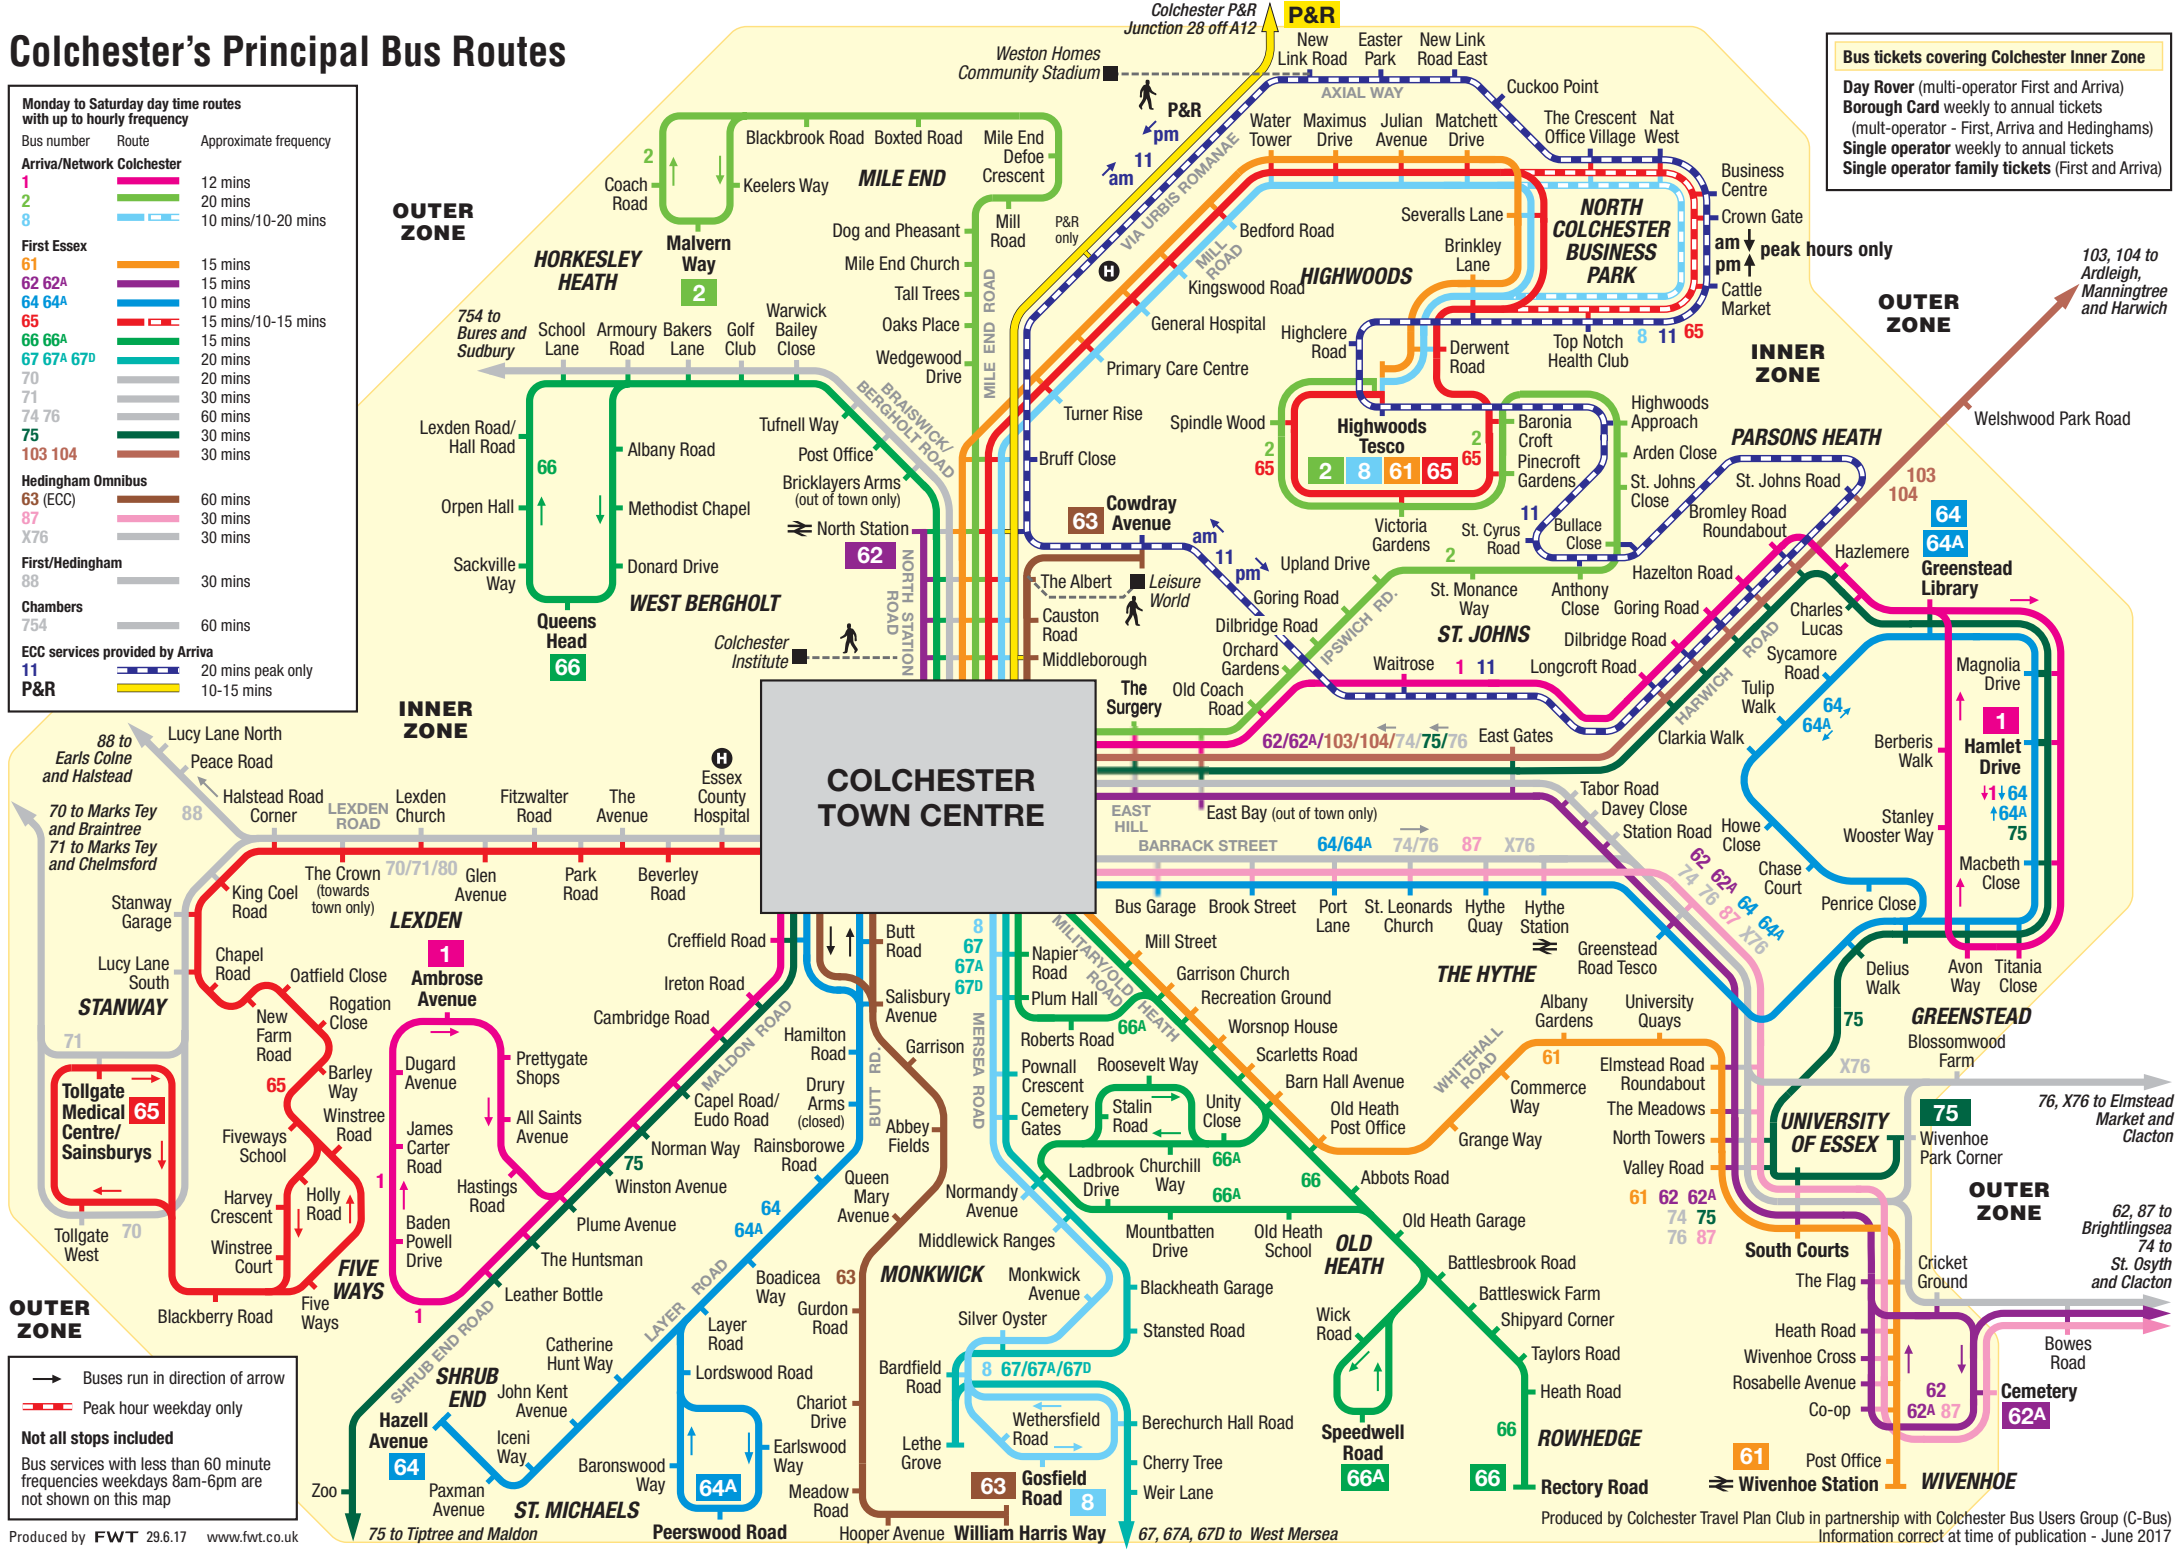

# Colchester's Principal Bus Routes

**Monday to Saturday day time routes with up to hourly frequency**

Bus number	Route	Approximate frequency
<b>Arriva/Network Colchester</b>		
1		12 mins
2		20 mins
8		10 mins/10-20 mins
<b>First Essex</b>		
61		15 mins
62 62A		15 mins
64 64A		10 mins
65		15 mins/10-15 mins
66 66A		15 mins
67 67A 67D		20 mins
70		20 mins
71		30 mins
74 76		60 mins
75		30 mins
103 104		30 mins
<b>Hedingham Omnibus</b>		
63 (ECC)		60 mins
87		30 mins
X76		30 mins
<b>First/Hedingham</b>		
88		30 mins
<b>Chambers</b>		
754		60 mins
<b>ECC services provided by Arriva</b>		
11		20 mins peak only
P&R		10-15 mins

**Bus tickets covering Colchester Inner Zone**

- Day Rover (multi-operator First and Arriva)
- Borough Card weekly to annual tickets (multi-operator - First, Arriva and Hedinghams)
- Single operator weekly to annual tickets
- Single operator family tickets (First and Arriva)

→ Buses run in direction of arrow  
 --- Peak hour weekday only  
**Not all stops included**  
 Bus services with less than 60 minute frequencies weekdays 8am-6pm are not shown on this map